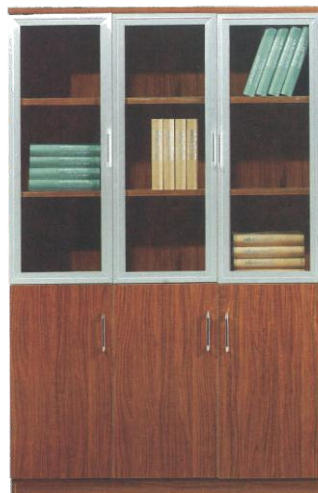

Name : VCT- 408
Size : 1200mm(L) x 1200mm(D) x 750mm(H)

RECEPTION TABLE

Name : VRT- 01
Size : 2400mm(L) x 700mm(D) x 1050mm(H)

Name : VRT- 02

OFFICE ALMIRAH & CABINET

Code No. : ROBUST
Size : 3000mm(W) x 400mm(D) x 1800mm(H)

Code No. : PIONEER-I
Size : 800mm(W) x 400mm(D) x 1800mm(H)

Code No. : PIONEER-II
Size : 1200mm(W) x 400mm(D) x 1800mm(H)

Code No. : PIONEER-III
Size : 1200mm(W) x 400mm(D) x 1800mm(H)

OFFICE ALMIRAH & CABINET