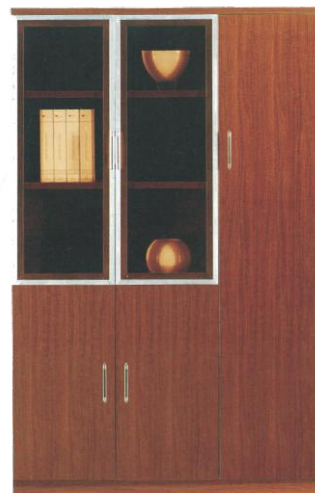

Name : VCT- 408
Size : 1200mm(L) x 1200mm(D) x 750mm(H)

RECEPTION TABLE

Name : VRT- 01
Size : 2400mm(L) x 700mm(D) x 1050mm(H)

Name : VRT- 02

OFFICE ALMIRAH & CABINET

Code No. : ROBUST
Size : 3000mm(W) x 400mm(D) x 1800mm(H)

Code No. : PIONEER-I
Size : 800mm(W) x 400mm(D) x 1800mm(H)

Code No. : PIONEER-II
Size : 1200mm(W) x 400mm(D) x 1800mm(H)

Code No. : PIONEER-III
Size : 1200mm(W) x 400mm(D) x 1800mm(H)

OFFICE ALMIRAH & CABINET