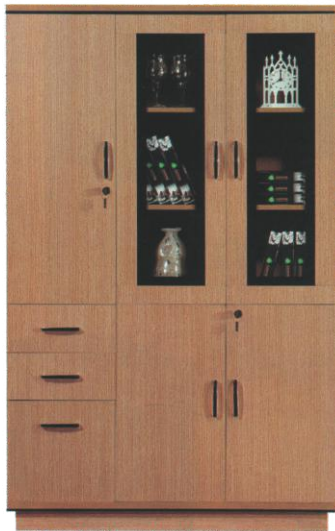

Code No. : DECOR-I
Size : 1200mm(W) x 400mm(D) x 2000mm(H)